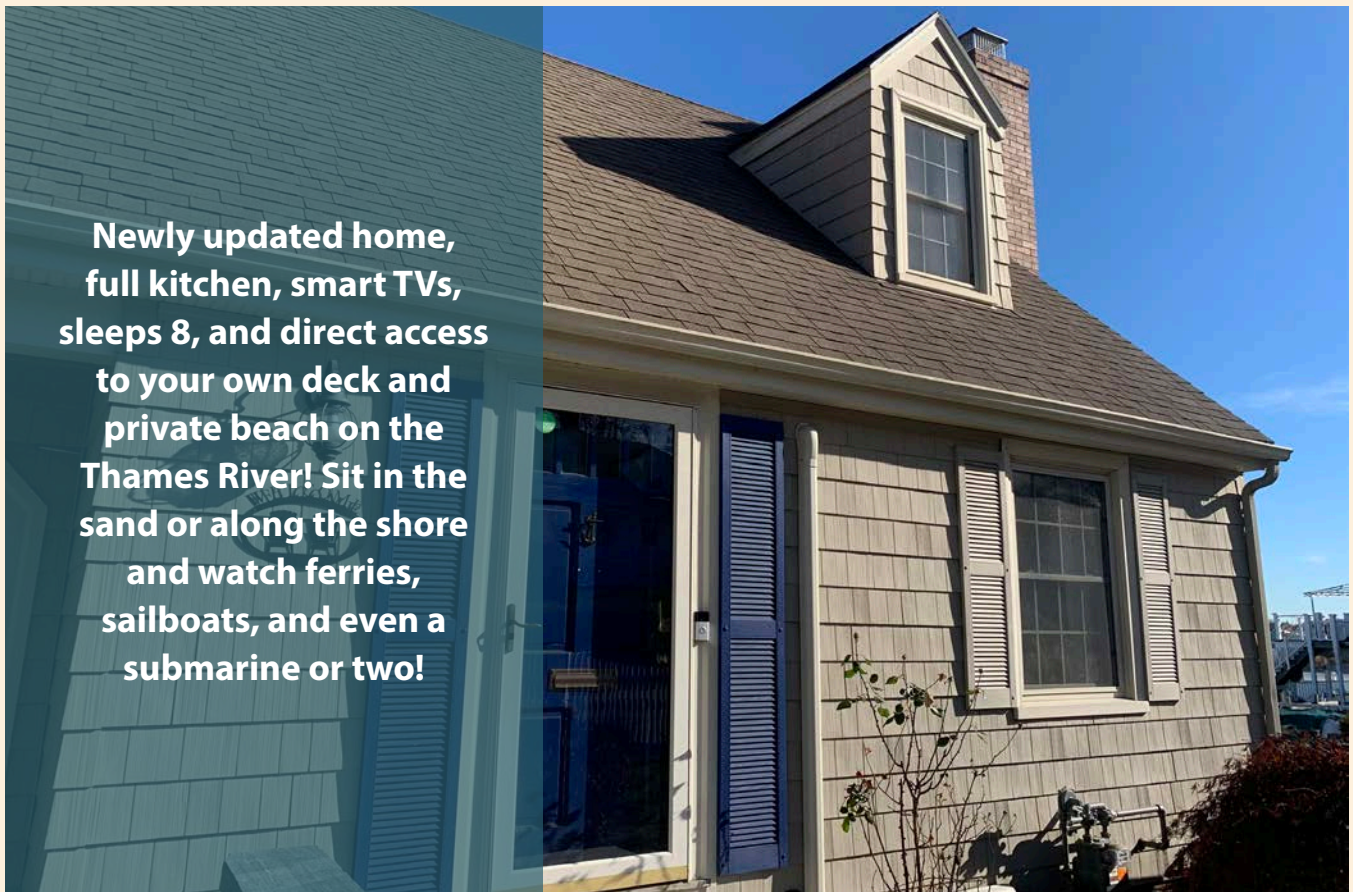

Beachside at Mitchell College

Perfectly Located – Minutes from Mystic, Downtown New London, Foxwoods, Mohegan Sun, Ocean Beach Park, Restaurants, Museums and More!

Newly updated home, full kitchen, smart TVs, sleeps 8, and direct access to your own deck and private beach on the Thames River! Sit in the sand or along the shore and watch ferries, sailboats, and even a submarine or two!

Your Escape

You have the entire house, deck and beach. Beach and River views from outside your windows. Two large bedrooms upstairs, and a large living space downstairs. The main floor has a full kitchen, living area, and eat-in dining room. Bedrooms are One Queen, Two Single Beds, Two Sofa Beds.