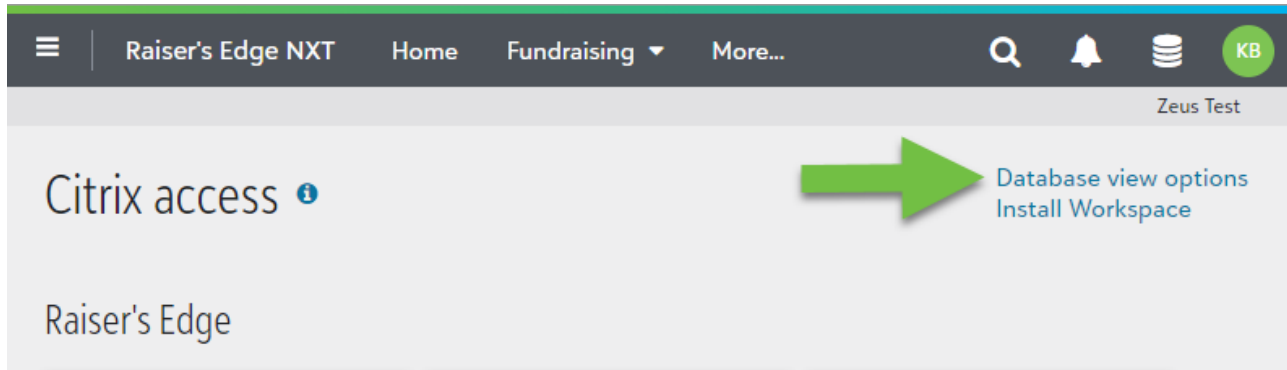

Files Folder

Instead of using your Blackbaud Hosting Services credentials to log into the Files Folder, users will log in with new automatically generated login credentials. To view the credentials, select **Database view options** from top right corner of the Citrix access page. Use the username and password in the Account information section to log into their Files Folder.

Install Citrix

To download Citrix Workspace, such as before a user opens the database view for the first time on a new computer, select **Install Workspace**. If you already have Citrix Workspace installed, no change is required.

*** To open database view going forward you will:

1. Click the hamburger menu in the top left corner
2. Choose your solution: Financial Edge NXT, Raiser's Edge NXT etc
3. Click the round stack close to your initials in the top right corner
4. Click open database view